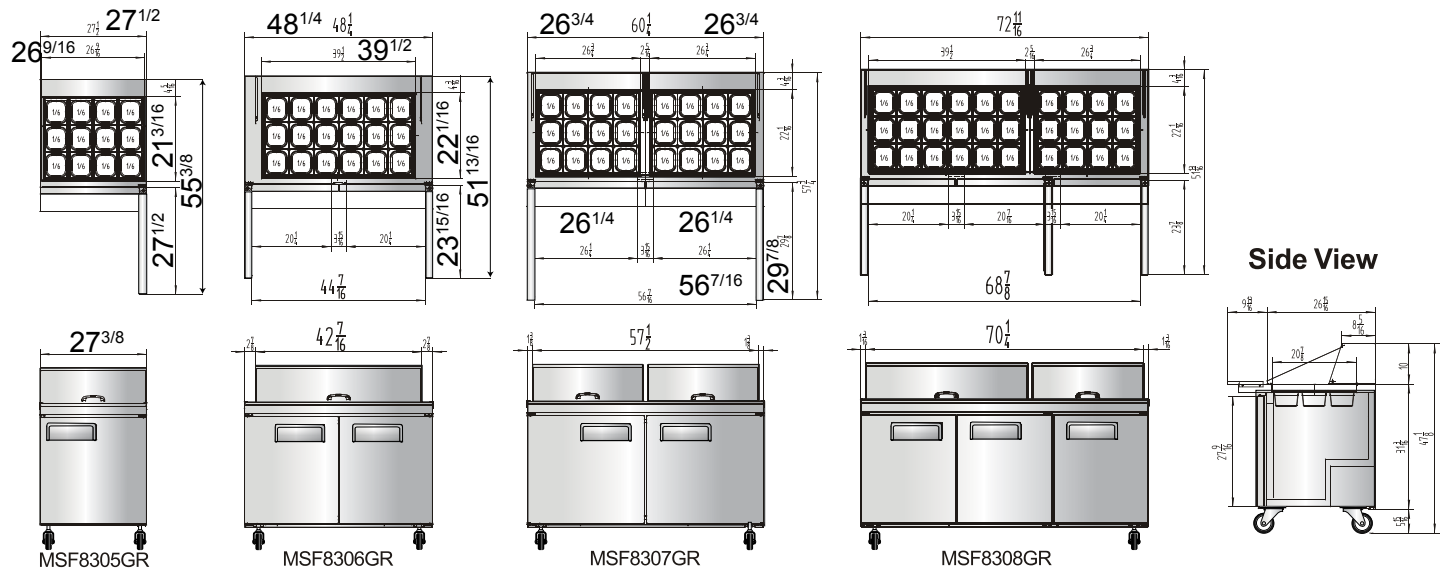

ATOSA USA, INC.

"WE MAKE THE KITCHEN BETTER!"

Toll Free: 855-855-0399 Email: info@atosausa.com

www.atosa.com | www.atosausa.com

California, Colorado, Florida, Georgia, Illinois,

Massachusetts, New Jersey, Ohio, Texas, Washington

SPECIFICATIONS

Model	Doors	Cu. Ft	Shelves	Exterior Dimension	Packaging Dimension	Castors	Gross Weight	HP	Voltage	Amps	Refrigerant
MSF8305GR	1	7.15	1	27^{1/2} x 31^{3/16} x 47^{1/8}	30.31x33.66x38.19	2.5 in.	211 lbs	1/7	115/60/1	2.3	R290
MSF8306GR	2	13.38	2	48^{1/4} x 31^{3/16} x 47^{1/8}	51.18x33.66x38.19	2.5 in.	293 lbs	1/7	115/60/1	2.3	R290
MSF8307GR	2	17.2	2	60^{1/4} x 31^{3/16} x 47^{1/8}	62.99x33.66x38.19	2.5 in.	339 lbs	1/5	115/60/1	2.8	R290
MSF8308GR	3	21.13	3	72^{11/16} x 31^{3/16} x 47^{1/8}	75.43x33.66x38.19	2.5 in.	401 lbs	1/5	115/60/1	2.8	R290

PLAN VIEW